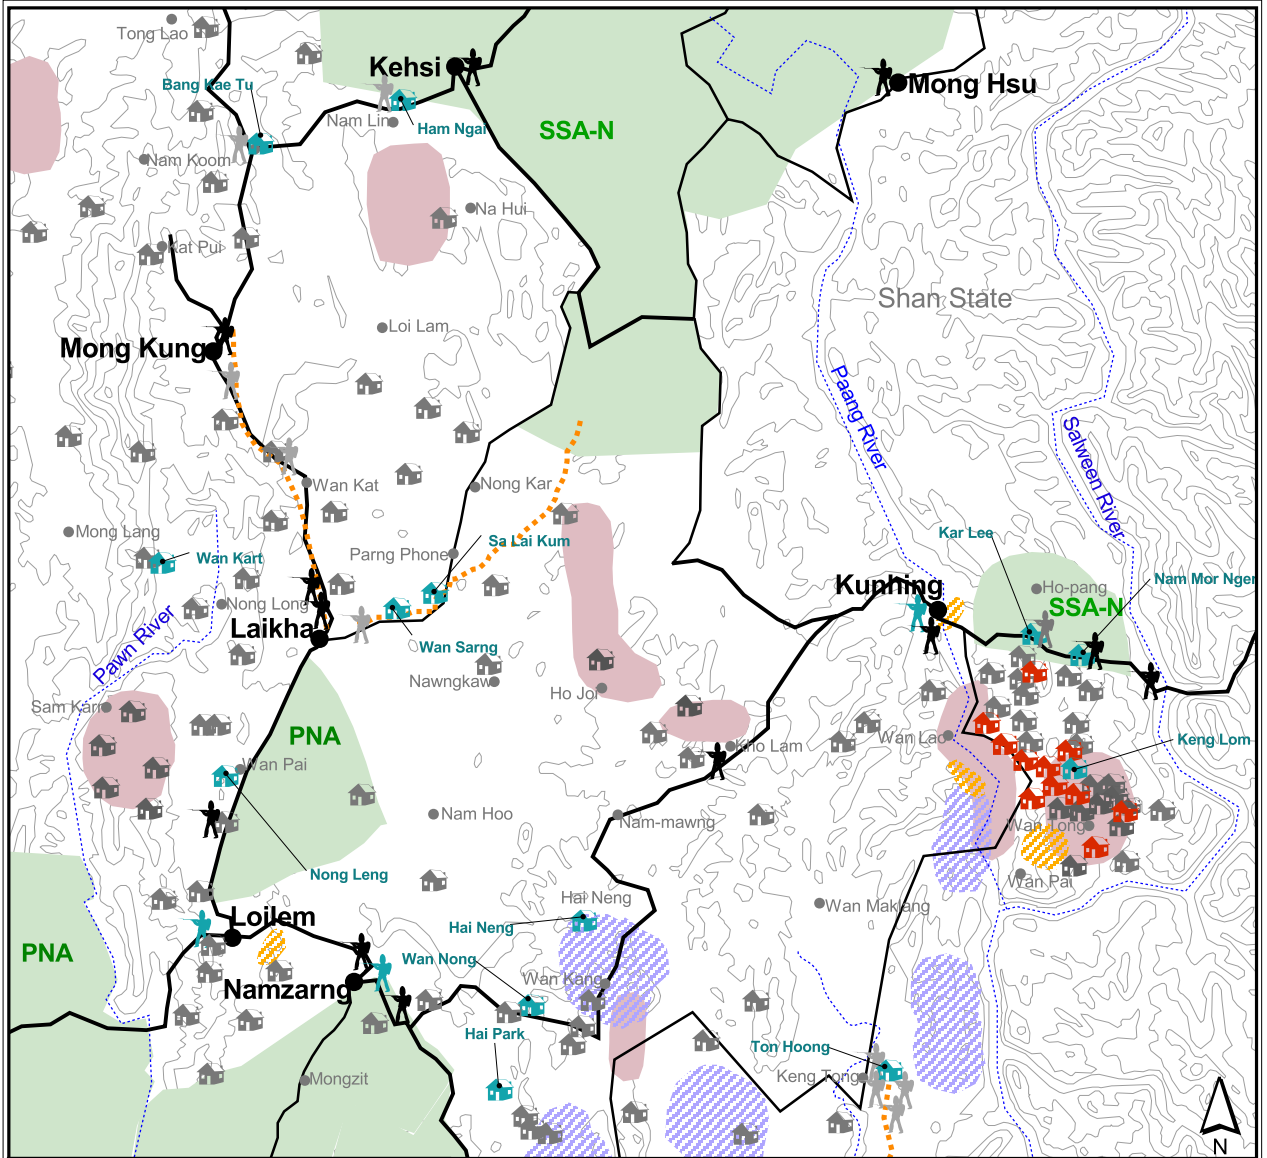

Area 1: Central Shan State

- Villages Destroyed, Relocated or Abandoned in 2005-2006
- Repopulated Villages
- Relocation Sites
- SPDC Outposts in 2006
- SPDC Battalion Headquarters / Light Infantry Divisions, 2006
- SPDC Operational Control Headquarters 2006
- City
- Village
- Contour Lines [1000 ft]
- Primary Roads
- Small Roads
- Rivers
- Ceasefire Areas
- Hiding Areas
- Development Projects Causing Human Rights Abuses 2005-2006**
- Agricultural Project
- Logging
- Road Construction

Kilometers

Thailand Burma Border Consortium